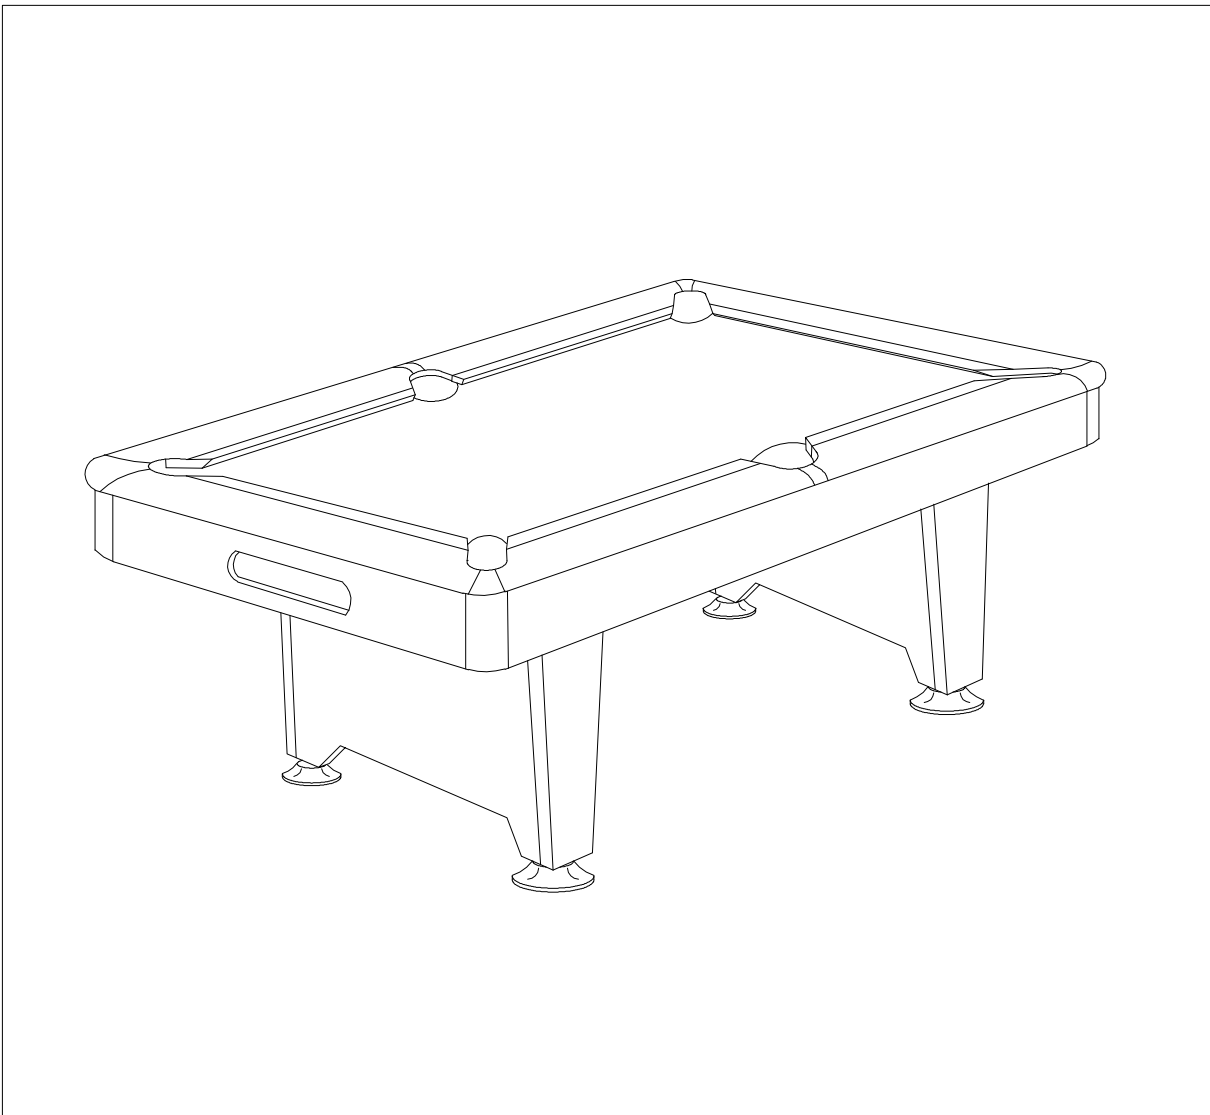

BILLIARD TABLE

ITEM NO:29-750C
29-850C

<p>#1</p>  <p>End rail 2 pieces</p>	<p>#2</p>  <p>Side rail A 2 pieces</p>	<p>#3</p>  <p>Side rail B 2 pieces</p>	<p>#4</p>  <p>End apron A 1 piece</p>
<p>#5</p>  <p>End apron B 1 piece</p>	<p>#6</p>  <p>Side apron 2 pieces</p>	<p>#7</p>  <p>Main beam 2pieces</p>	<p>#8</p>  <p>End cross beam 2 pieces</p>
<p>#9</p>  <p>Mid cross beam 2 pieces</p>	<p>#10</p>  <p>Ball storage panel A 1 piece</p>	<p>#11</p>  <p>Ball storage panel B 1 piece</p>	<p>#12</p>  <p>Ball storage panel C 2 pieces</p>
<p>#13</p>  <p>Leg panel 4 pieces</p>	<p>#14</p>  <p>Leg 4 pieces</p>	<p>#15</p>  <p>Leg join wood 4 pieces</p>	<p>#16</p>  <p>Leg panel join wood 2 pieces</p>
<p>#17</p>  <p>Apron corner 4 pieces</p>	<p>#18</p>  <p>Leg leveler 4 pieces</p>	<p>#19</p>  <p>End rail corner 4 pieces</p>	<p>#20</p>  <p>Side rail corner 2 pieces</p>
<p>#21</p>  <p>T4X1-1/2" Screw 32 pieces</p>	<p>#22</p>  <p>5/16"X1-1/2" Bolt 16 pieces</p>	<p>#23</p>  <p>5/16"X23mm Washer 52 pieces</p>	<p>#24</p>  <p>5/16" Nut 16 pieces</p>